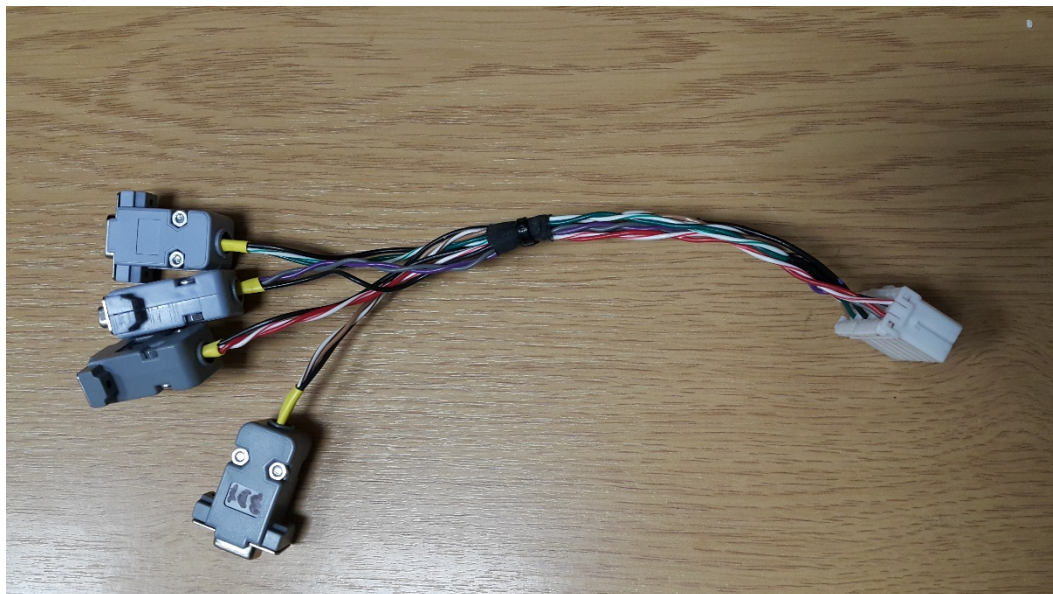

T-CAN adapters for hardware v03

T-CAN

Connector 4xDB9 male to X437

X437 - connector Male from CAR side
X437 - Конектор "папа"(вид с машины)

T-CAN

X437A to 4xDB9 male

X437A - connector Male from CAR side
X437A - конектор "папа" (вид в с машины)