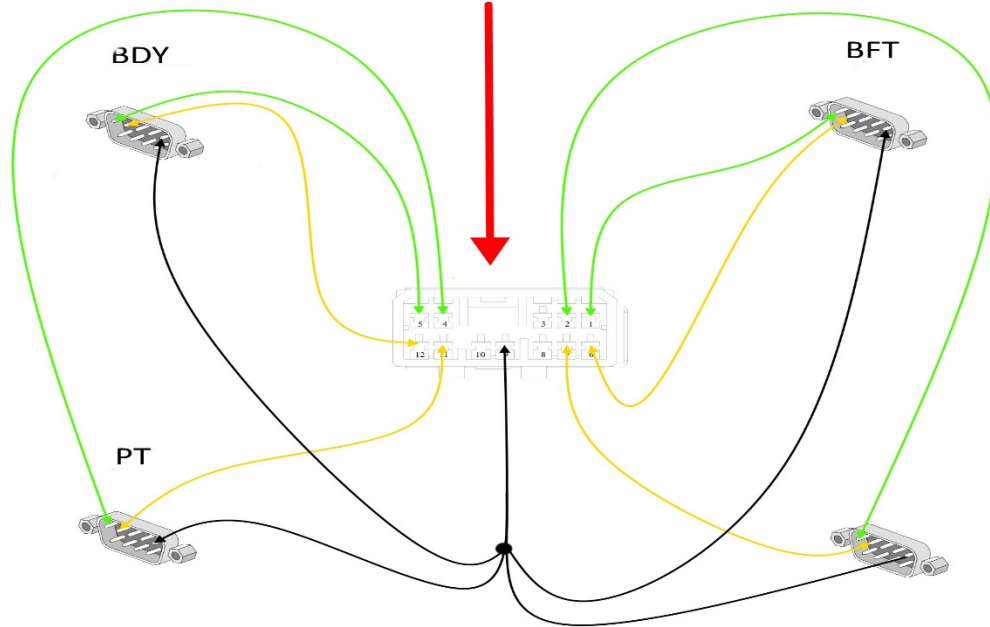

T-CAN adapters for hardware v03

T-CAN

Connector 4xDB9 male to X437

X437 - connector Male from CAR side
X437 - Конектор "папа"(вид с машины)

T-CAN

X437A to 4xDB9 male

X437A - connector Male from CAR side
X437A - конектор "папа" (вид в с машины)